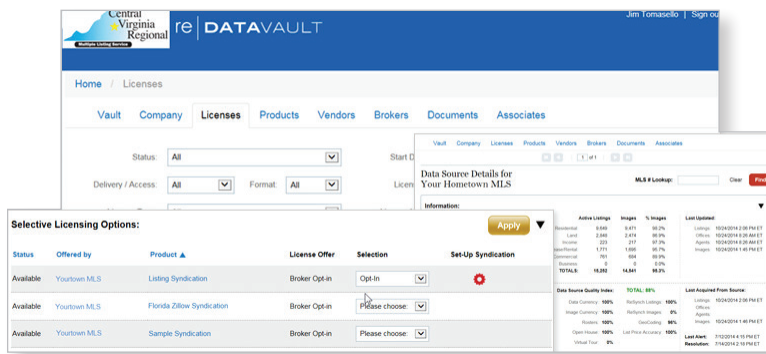

# Overview

reDataVault supports the single largest aggregation of real estate information in the United States and offers a superior management system that enables Multiple Listing Services and associations to take complete control their data.

Our cloud-based system and custom-branded, private web portal give you unparalleled insight, management, and control over your data management, data licensing and compliance, account management, and syndication needs.

It's easy to use, with a simple and intuitive interface and robust search tools, but incredibly powerful; reDataVault aggregates over 300 MLSs aggregated nationwide and represents over 12 million listings. All data is standardized for addresses and images and covers a full range of property classes, including Residential, Lots/Land, Multi-Family, Commercial, and Rentals. And it's consistent, accurate, up-to-date, and reliable.