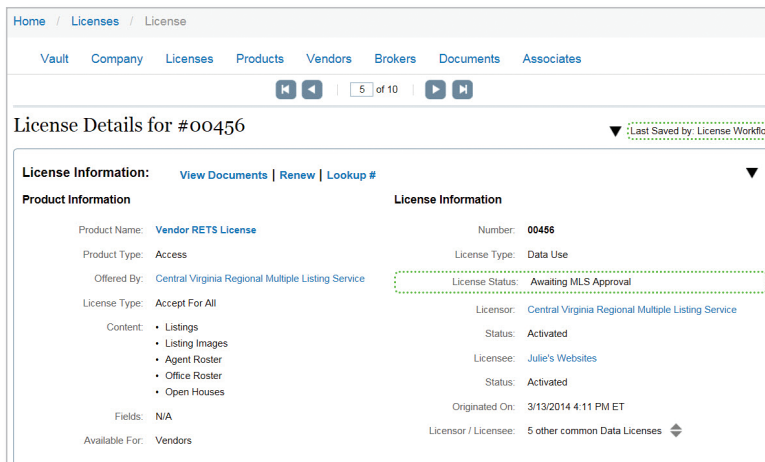

# Data Licensing and Compliance

Keep your agreements secure, up to date, and in compliance. When you use reDataVault, you can monitor, manage, and customize your licenses from a single dashboard.

It's a dynamic way to manage all your data licensing agreements with your brokers and vendors, and the most efficient way of getting both the big picture and the small details necessary to ensure compliance.

reDataVault also offers you the opportunity to generate additional revenues by building products that use your MLS data under license. You decide which products fit your members' needs, or define your own product offerings. You can also specify whether licensing is broker opt-in; broker opt-out; or full MLS.